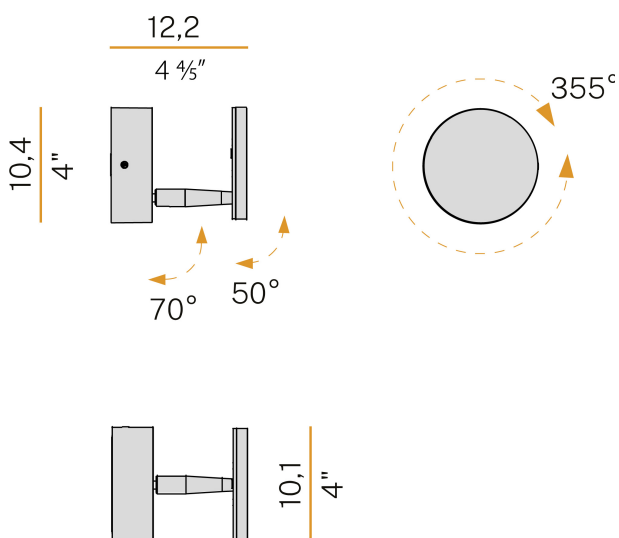

PANZERI

Bella

220-240V AC dimmable (Step DIM)

A05230.011.0509

titanium

Data sheet

CODE	A05230.011.0509
SYSTEM POWER CONSUMPTION	5W
EFFICACY	77.6lm/W
LIGHT SOURCE	LED
LIGHT SOURCE LIFETIME	L80 (B10) 70.000h
COLOUR TEMPERATURE	2700K Ra>90
LIGHT DISTRIBUTION	adjustable
POWER SUPPLY	220-240V AC
FREQUENCY	50/60Hz
ELECTRICAL CONFIGURATION	dimmable (Step DIM)
DRIVER	integrated included
NOMINAL LUMINOUS FLUX	460lm
LUMEN OUTPUT	388lm
EFFICIENCY	84.3%
WEIGHT	0,56 Kg
PROTECTION DEGREE	IP20
COLOUR TOLLERANCES	SDCM 3
PACKING DIMENSIONS (CM)	12,0 x 24,0 x 13,0

Ceiling or wall lighting fixture for interiors, with swivelling light beam.
Galvanized sheet metal ceiling or wall bracket.
Die-cast aluminium wall plate in white, black, bronze, mat brass or titanium polyacrylic paint.
Turned brass joints in polyacrylic paint.
Die-cast aluminium structure in polyacrylic paint.
Die-cast aluminium head rotating on three axes in polyacrylic paint.
Modelled acrylic diffuser with mat finish.
Aluminium closing disk in polyacrylic paint.
Push-button to adjust luminosity according to 5 levels of visual comfort.

Technical drawing

Polar diagram